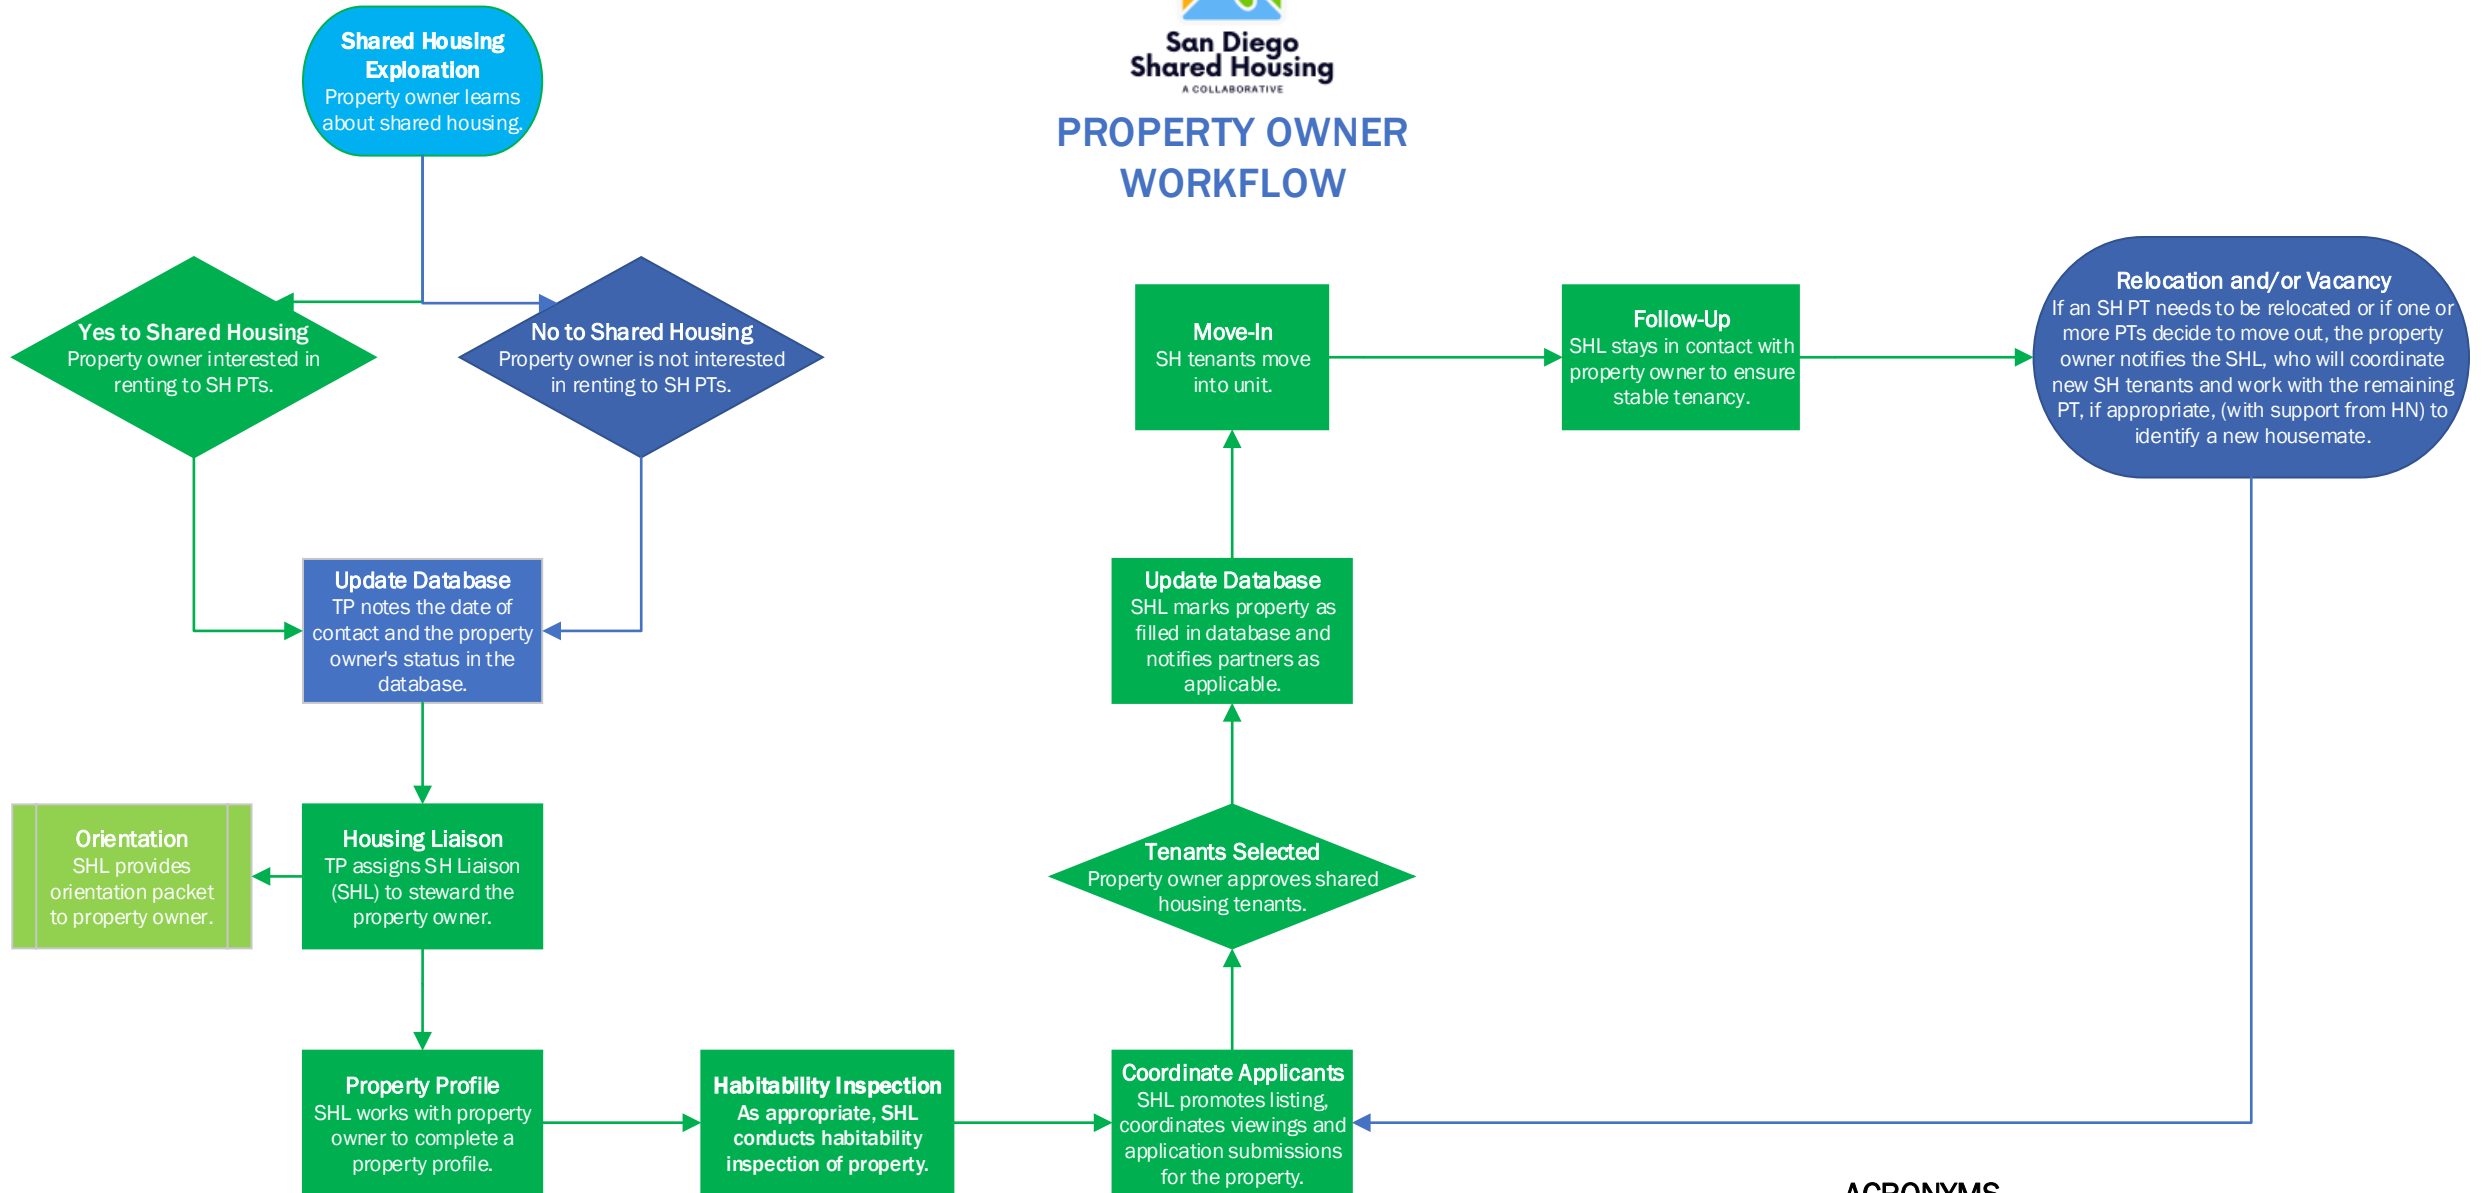

San Diego Shared Housing
A COLLABORATIVE

PROPERTY OWNER WORKFLOW

ACRONYMS

HN: Housing Navigator
PT: Participant
SH: Shared Housing
TP: Townspeople
SHL: Shared Housing Liaison